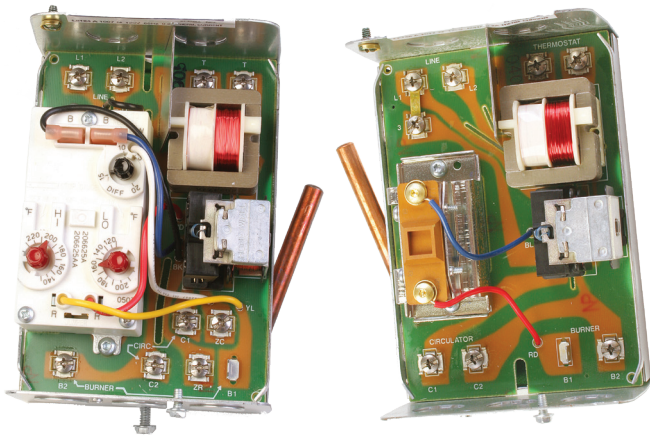

L8124A/C And L8148A Aquastat® Relays

Built to last. Meet all your immersion-type hydronic controller needs for years to come with the Resideo L8124A/C and L8148A Aquastat® relays. For high-limit, low-limit and circulator control that maintains boiler temperatures efficiently and effectively, the reliable L8124A/C and L8148A relays have you covered without the need to stock dozens of models.

L8124A/C And L8148A Aquastat® Relays

Both the L8124A/C and L8148A Aquastat relays are built and packaged to help ease stocking and service situations. With compatibility for nearly every situation, standard wiring and handy cross-reference information, replacement of Resideo and competitive models is a snap. Like all Resideo Aquastats, these models feature a heat-conductive compound for better bulb response in oversized wells.

L8124A/C

Use the Resideo L8124A/C Aquastat Relay with forced hydronic heating systems that include domestic hot water service. The L8124A/C mounts directly on the boiler – vertically or horizontally – and provides high-limit, low-limit and circulator control. A diaphragm powerhead responds to changes in the boiler water to maintain the proper temperature.

L8148A

The L8148A Aquastat Relay combines high-limit protection with switching relay control of burner and circulator motors. The highlimit dial stop is factory-set at the end of the high-limit scale and can be easily adjusted to meet your application. The L8148A includes a transformer to provide power for the low-voltage control circuit, and can be mounted both vertically and horizontally.