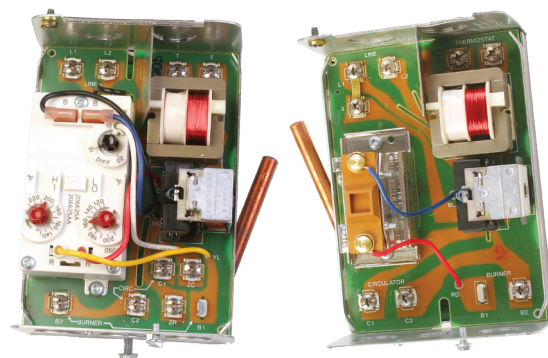

L8124A/C And L8148A Aquastat® Relays

Built to last. Meet all your immersion-type hydronic controller needs for years to come with the Resideo L8124A/C and L8148A Aquastat® relays. For high-limit, low-limit and circulator control that maintains boiler temperatures efficiently and effectively, the reliable L8124A/C and L8148A relays have you covered without the need to stock dozens of models.

L8124A/C And L8148A Aquastat® Relays

Both the L8124A/C and L8148A Aquastat relays are built and packaged to help ease stocking and service situations. With compatibility for nearly every situation, standard wiring and handy cross-reference information, replacement of Resideo and competitive models is a snap. Like all Resideo Aquastats, these models feature a heat-conductive compound for better bulb response in oversized wells.

L8124A/C

Use the Resideo L8124A/C Aquastat Relay with forced hydronic heating systems that include domestic hot water service. The L8124A/C mounts directly on the boiler – vertically or horizontally – and provides high-limit, low-limit and circulator control. A diaphragm powerhead responds to changes in the boiler water to maintain the proper temperature.

L8148A

The L8148A Aquastat Relay combines high-limit protection with switching relay control of burner and circulator motors. The highlimit dial stop is factory-set at the end of the high-limit scale and can be easily adjusted to meet your application. The L8148A includes a transformer to provide power for the low-voltage control circuit, and can be mounted both vertically and horizontally.