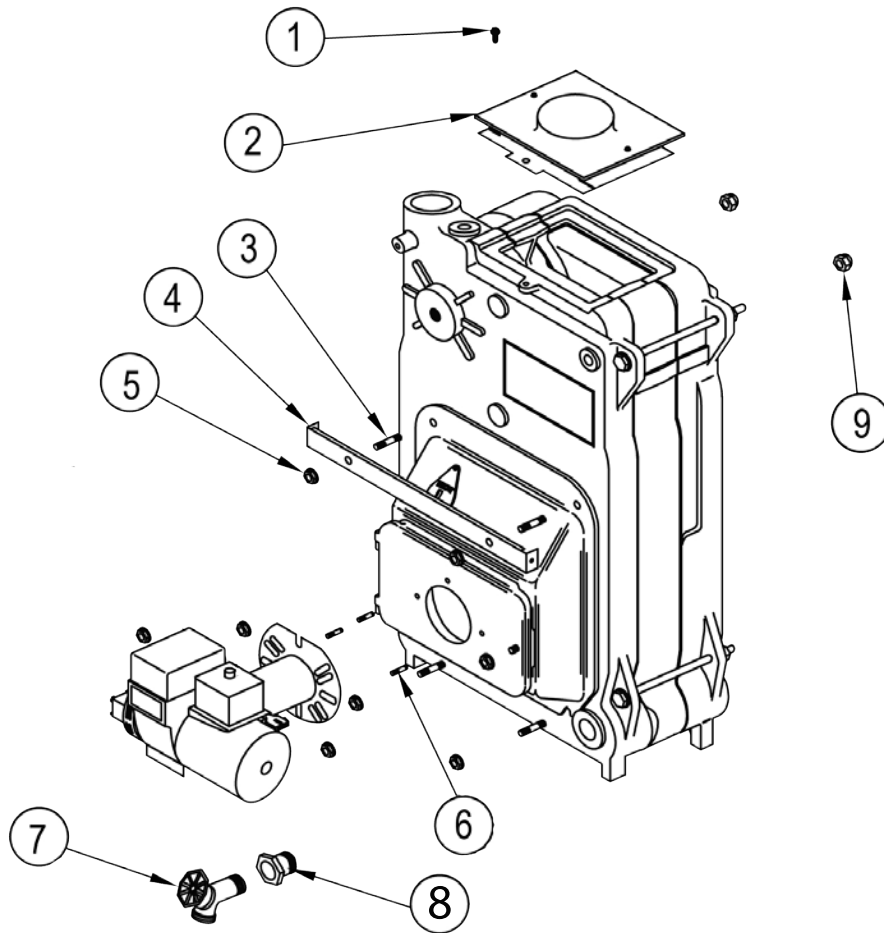

REPLACEMENT PARTS

SWING DOOR AND MOUNTING DOOR COMPONENTS

ITEM #	PART #	DESCRIPTION	QTY
1	2552901	MOUNTING DOOR INSULATION & PLUG	1
2	HW-005.01	SCREW 1/4-20X1/2 SELF TAPPING	2
3	10011701	OBSERVATION DOOR	1
4	25511101	OBS. DOOR GASKET	1
5	HW06801	1/4X1.3/4 DRIVE LOCK PIN	2
6	10011501	SWING DOOR	1
7	HW06701	5/16X18X2.3/8 STUD	1
8	2553303	INSULATION-SWING DOOR (BECKETT AND CARLIN BURNERS)	1
	2553301	INSULATION-SWING DOOR (RIELLO BURNERS)	1
9	10011301	MOUNTING DOOR	1

REPLACEMENT PARTS

JACKET

ITEM #	PART #	DESCRIPTION	QTY
1	21521802	SIDE PANEL 3 SECTION	2
	21521803	SIDE PANEL 4 SECTION	
	21521804	SIDE PANEL 5 SECTION	
	21521805	SIDE PANEL 6 SECTION	
2	21522401	TOP FRONT PANEL C/O	1
	21522402	TOP FRONT PANEL TNKLS COIL (SHOWN)	
3	21521901	LOWER COWL	1
4	21521501	REAR PANEL	1
5	215-1-3.02	TOP PANEL 3 SECTION	1
	215-1-3.03	TOP PANEL 4 SECTION	
	215-1-3.04	TOP PANEL 5 SECTION	
	2151307	TOP PANEL 6 SECTION	

REPLACEMENT PARTS

HARDWARE

ITEM #	PART #	DESCRIPTION	QTY
1	HW-005.01	SCREW 1/4-20X1/2 SELF TAP	1
2	2452902	FLUE COLLECTOR ASSY (4 SECT)	1
	2452903	FLUE COLLECTOR ASSY (5 SECT)	
	2452906	FLUE COLLECTOR ASSY (3 SECT)	
	2452907	FLUE COLLECTOR ASSY (6 SECT)	
3	HW06701	STUD 5/16"-18 X 2 ³ / ₈ "	4
4	2252501	SUPPORT JACKET BRACKET	1
5	1330001	NUT 5/16-18 WISLOCK	8
6	HW07001	STUD 5/16"-18 X 1 ¹ / ₈ "	3
7	240009323	DRAIN LONG	1
8	1060003	PIPE FIT BUSHING 1 ¹ / ₄ " X 3 ³ / ₄ "	
9	HW06401	NUT - ACORN 1/2"-13 UNC YELLOW	2