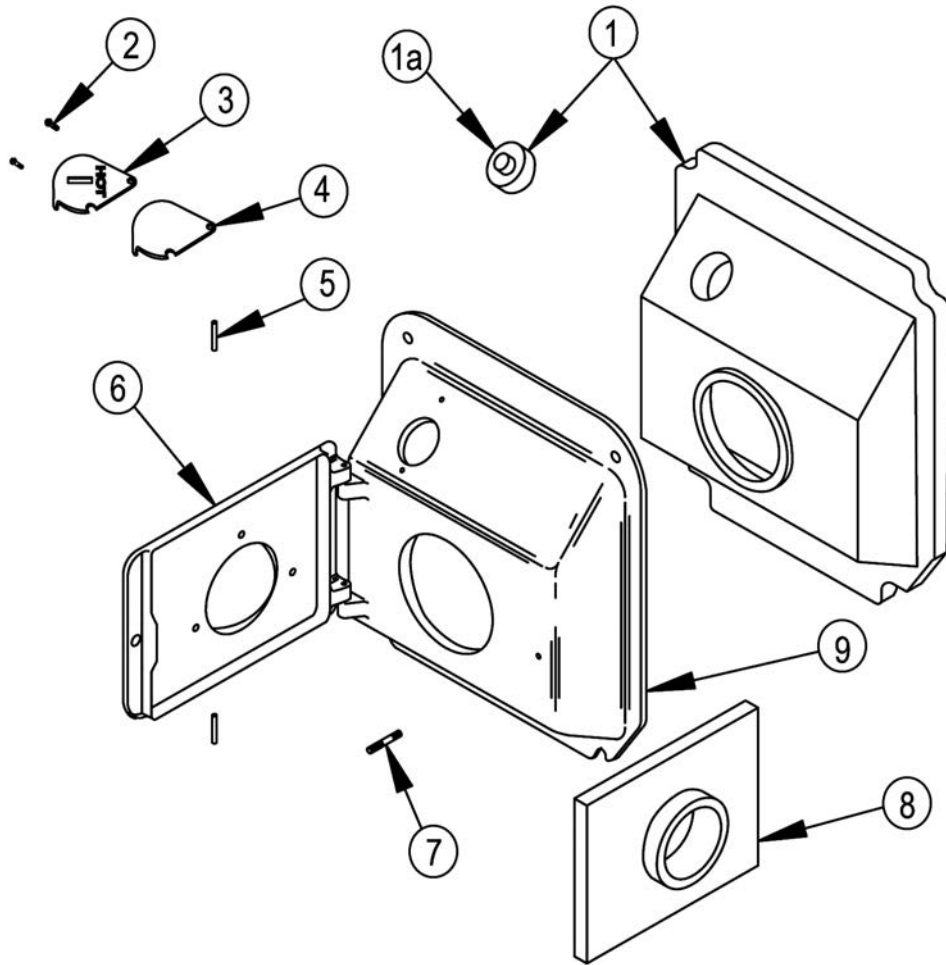

REPLACEMENT PARTS

SWING DOOR AND MOUNTING DOOR COMPONENTS

ITEM #	PART #	DESCRIPTION	QTY
1	2552901	MOUNTING DOOR INSULATION & PLUG	1
2	HW-005.01	SCREW 1/4-20X1/2 SELF TAPPING	2
3	10011701	OBSERVATION DOOR	1
4	25511101	OBS. DOOR GASKET	1
5	HW06801	1/4X1.3/4 DRIVE LOCK PIN	2
6	10011501	SWING DOOR	1
7	HW06701	5/16X18X2.3/8 STUD	1
8	2553303	INSULATION-SWING DOOR (BECKETT AND CARLIN BURNERS)	1
	2553301	INSULATION-SWING DOOR (RIELLO BURNERS)	1
9	10011301	MOUNTING DOOR	1