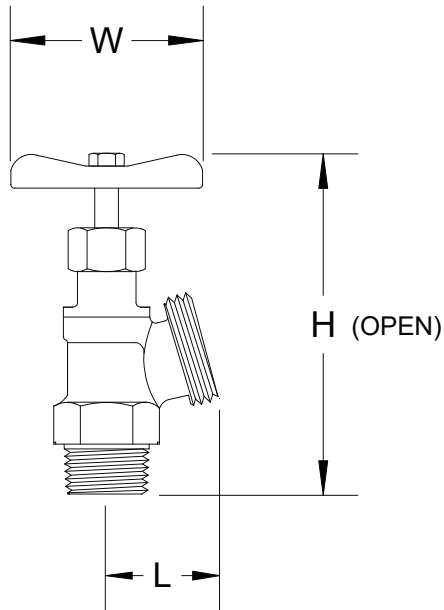

BOD1000

CONVENTIONAL

BOILER DRAIN

A quality, cast brass, globe type boiler drain with cast iron hand wheel.

DIMENSIONS

CAT. NO.	SIZE	L	D	H	W
BOD0501000	1/2	1.50	.54	3.62	2.12
BOD0751000	3/4	1.50	.54	3.80	2.12

MATERIAL LIST

NO.	PART NAME	MATERIAL
9	NUT	BRASS
8	SCREW	BRASS
7	HANDWHEEL	CAST IRON
6	STEM PACKING	BUNA
5	PACKING NUT	BRASS
4	SEAT	BUNA
3	STEM	BRASS
2	BONNET	BRASS
1	BODY	BRASS

BOSTON METAL PRODUCTS, LTD. - 25 THURBER BLVD., UNIT #3 - SMITHFIELD, RI 02917
 TOLL FREE: 1-800-839-0013, TEL: 401-231-8537, FAX: 401-231-8491
 WWW.BOSTONVALVE.COM