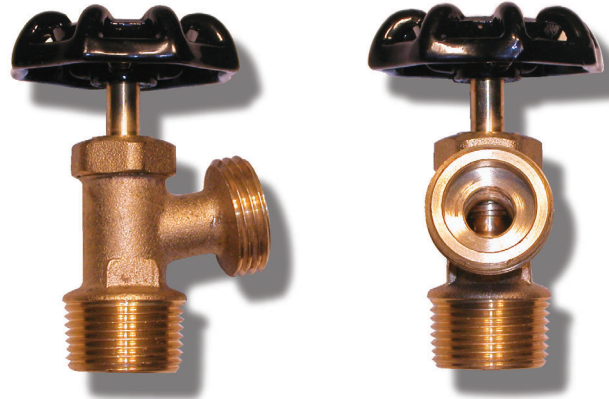

BOD1000

CONVENTIONAL

BOILER DRAIN

A quality, cast brass, globe type boiler drain with cast iron hand wheel.

DIMENSIONS

CAT. NO.	SIZE	L	D	H	W
BOD0501000	1/2	1.50	.54	3.62	2.12
BOD0751000	3/4	1.50	.54	3.80	2.12

MATERIAL LIST

NO.	PART NAME	MATERIAL
9	NUT	BRASS
8	SCREW	BRASS
7	HANDWHEEL	CAST IRON
6	STEM PACKING	BUNA
5	PACKING NUT	BRASS
4	SEAT	BUNA
3	STEM	BRASS
2	BONNET	BRASS
1	BODY	BRASS

BOSTON METAL PRODUCTS, LTD. - 25 THURBER BLVD., UNIT #3 - SMITHFIELD, RI 02917
 TOLL FREE: 1-800-839-0013, TEL: 401-231-8537, FAX: 401-231-8491
 WWW.BOSTONVALVE.COM