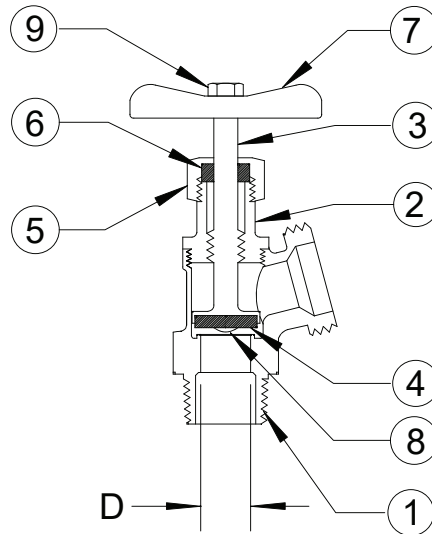

BOD1000

CONVENTIONAL

BOILER DRAIN

A quality, cast brass, globe type boiler drain with cast iron hand wheel.

DIMENSIONS

CAT. NO.	SIZE	L	D	H	W
BOD0501000	1/2	1.50	.54	3.62	2.12
BOD0751000	3/4	1.50	.54	3.80	2.12

MATERIAL LIST

NO.	PART NAME	MATERIAL
9	NUT	BRASS
8	SCREW	BRASS
7	HANDWHEEL	CAST IRON
6	STEM PACKING	BUNA
5	PACKING NUT	BRASS
4	SEAT	BUNA
3	STEM	BRASS
2	BONNET	BRASS
1	BODY	BRASS

BOSTON METAL PRODUCTS, LTD. - 25 THURBER BLVD., UNIT #3 - SMITHFIELD, RI 02917
 TOLL FREE: 1-800-839-0013, TEL: 401-231-8537, FAX: 401-231-8491
 WWW.BOSTONVALVE.COM